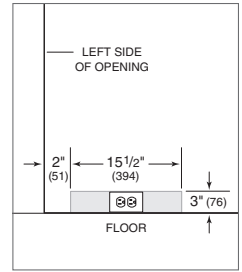

Accessories available through an authorized Sub-Zero dealer. For local dealer information, visit the find a showroom section of our website, subzero.com.

SPECIFICATIONS	
PRODUCT	
Dimensions	23 ⁷ / ₈ "W x 34"H x 24"D
Door Clearance	25 ³ / ₈ "
Weight	130 lb
CAPACITY	
Refrigerator	6.0 cu ft
Wine Storage	8 bottles (750 ml)
ELECTRICAL	
Supply	115 VAC, 60 Hz
Service	15 amp circuit

DIMENSIONS

ELECTRICAL

Specifications are subject to change without notice. Visit subzero.com/specs for the most up-to-date information.

Dimensions may vary ±1/8" (3). Dimensions in parentheses are millimeters unless otherwise specified.