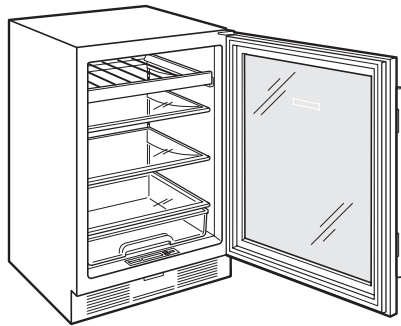

FEATURES

- Compact unit provides convenient refrigeration anywhere in the home.
- Overlay and stainless steel design options.
- Full-view, UV-resistant glass door—high altitude glass available.
- Easy-access, touch control panel with LCD display.
- Temperature range from 34°F to 45°F.
- Bright interior lighting.
- Adjustable roller-glide wine shelf with natural cherrywood facing holds eight 750 ml bottles.
- Adjustable spill-proof glass shelves.
- Clear utility bin for storage of smaller items.

Model UC-24BG

MODEL OPTIONS

Overlay	UC-24BG/O
Stainless (tubular handle)	UC-24BG/S/TH
Stainless (pro handle)	UC-24BG/S/PH

Specify RH or LH door.

INTERIOR FEATURES

- REFRIGERATOR**
- 1 Adjustable wine storage shelf
 - 2 Adjustable glass shelves
 - 1 Stationary glass shelf
 - Utility bin

ACCESSORIES

- Stainless steel tubular and pro handles.
- Adjustable wine storage shelf.
- Adjustable glass shelf.
- Solid overlay door.
- Door lock.
- Dual installation kit.
- Stainless steel or black dual wide kickplate.

Accessories available through an authorized Sub-Zero dealer. For local dealer information, visit the find a showroom section of our website, subzero.com.

SPECIFICATIONS	
PRODUCT	
Dimensions	23 ⁷ / ₈ "W x 34"H x 24"D
Door Clearance	25 ³ / ₈ "
Weight	130 lb
CAPACITY	
Refrigerator	6.0 cu ft
Wine Storage	8 bottles (750 ml)
ELECTRICAL	
Supply	115 VAC, 60 Hz
Service	15 amp circuit