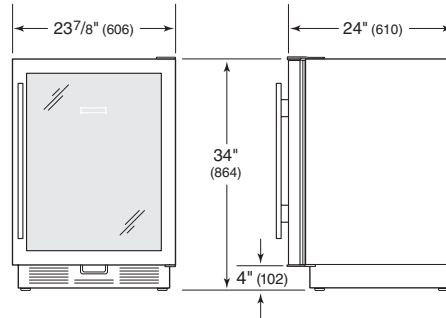

Model UC-24BG

MODEL OPTIONS

Overlay	UC-24BG/O
Stainless (tubular handle)	UC-24BG/S/TH
Stainless (pro handle)	UC-24BG/S/PH

Specify RH or LH door.

INTERIOR FEATURES

- REFRIGERATOR**
- 1 Adjustable wine storage shelf
 - 2 Adjustable glass shelves
 - 1 Stationary glass shelf
 - Utility bin

Accessories available through an authorized Sub-Zero dealer. For local dealer information, visit the find a showroom section of our website, subzero.com.

SPECIFICATIONS	
PRODUCT	
Dimensions	23 ⁷ / ₈ "W x 34"H x 24"D
Door Clearance	25 ³ / ₈ "
Weight	130 lb
CAPACITY	
Refrigerator	6.0 cu ft
Wine Storage	8 bottles (750 ml)
ELECTRICAL	
Supply	115 VAC, 60 Hz
Service	15 amp circuit

DIMENSIONS

ELECTRICAL

Specifications are subject to change without notice. Visit subzero.com/specs for the most up-to-date information.

Dimensions may vary ±1/8" (3). Dimensions in parentheses are millimeters unless otherwise specified.