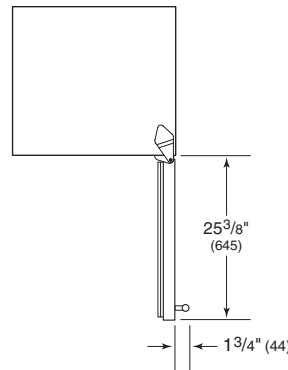

Accessories available through an authorized Sub-Zero dealer. For local dealer information, visit the find a showroom section of our website, subzero.com.

SPECIFICATIONS	
PRODUCT	
Dimensions	23 ⁷ / ₈ "W x 34"H x 24"D
Door Clearance	25 ³ / ₈ "
Weight	130 lb
CAPACITY	
Refrigerator	6.0 cu ft
Wine Storage	8 bottles (750 ml)
ELECTRICAL	
Supply	115 VAC, 60 Hz
Service	15 amp circuit

DIMENSIONS

ELECTRICAL

Specifications are subject to change without notice. Visit subzero.com/specs for the most up-to-date information.

Dimensions may vary ±1/8" (3). Dimensions in parentheses are millimeters unless otherwise specified.